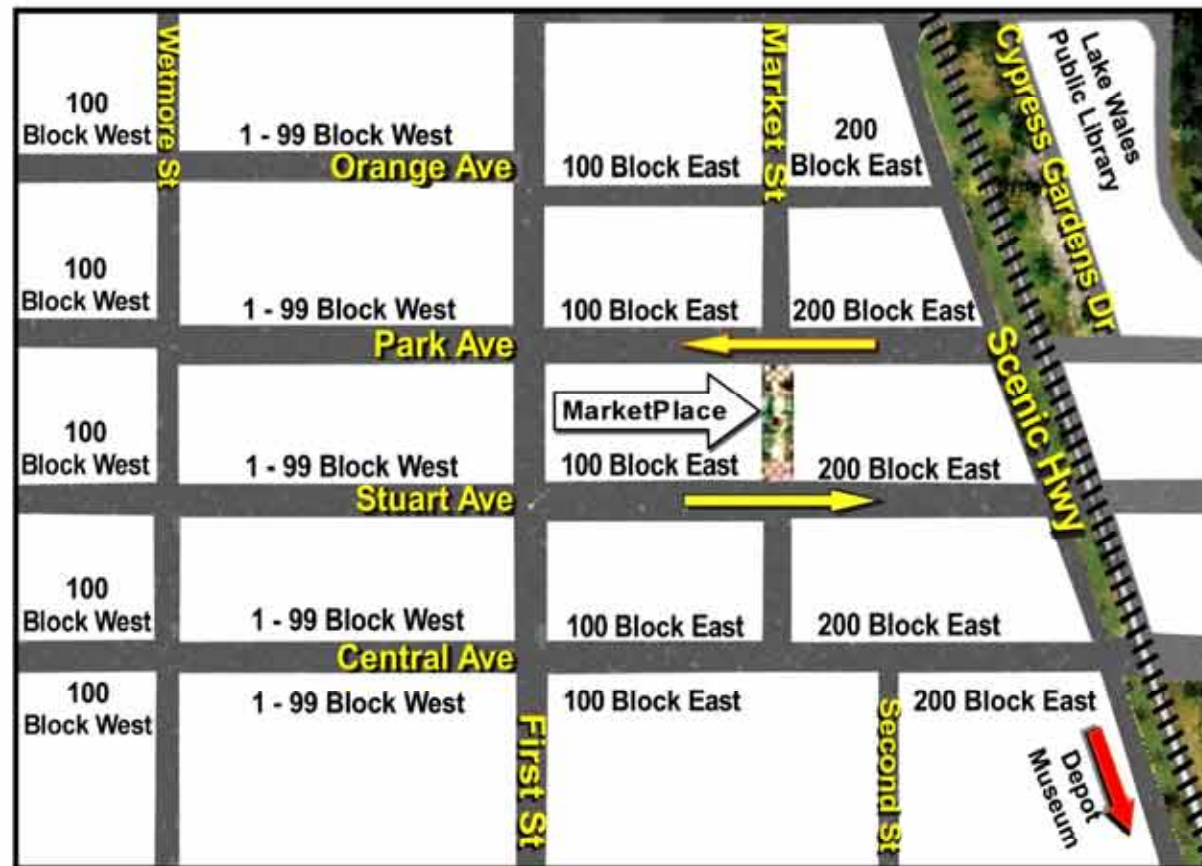

**RESTAURANTS**

Arcade Coffee & Sandwich Shoppe  
20 Market Street

Coqui Taino  
229 East Stuart Avenue, Suite 13

Crazy Cuban Café  
120 East Park Avenue

Decoseys Ultra Sports Lounge  
39 West Park Avenue

Festival Steak & Seafood  
253 East Stuart Avenue

La-Herradura  
229 East Stuart Avenue

R & L Pub  
126 North First Street

Ron's Sub House  
111 East Central Avenue

Rustik Grill  
216 East Stuart Avenue

Tres Jolie Café & Gift Shop  
207 East Park Avenue

Citizens Bank and Trust  
222 State Road 60 East

City of Lake Wales  
201 W. Central Avenue

Hampton Inn & Suites  
22900 Hwy 27

Lake Wales Arts Council, Inc  
1099 State Road 60

Lake Wales Area  
Chamber of Commerce  
340 W. Central Avenue

Parakeet Park, Inc.  
2400 Parakeet Park Blvd.

Riverside Bank  
1838 SR 60 East

Sarah Padgett

Sorensen Schade Chrysler  
21529 US Hwy 27 N

Members provide financial support and volunteers to assist Main Street in revitalizing Downtown. The growing list of Main Street members is a positive indication that a vibrant, active, inviting downtown is gaining acceptance as a community-wide goal.